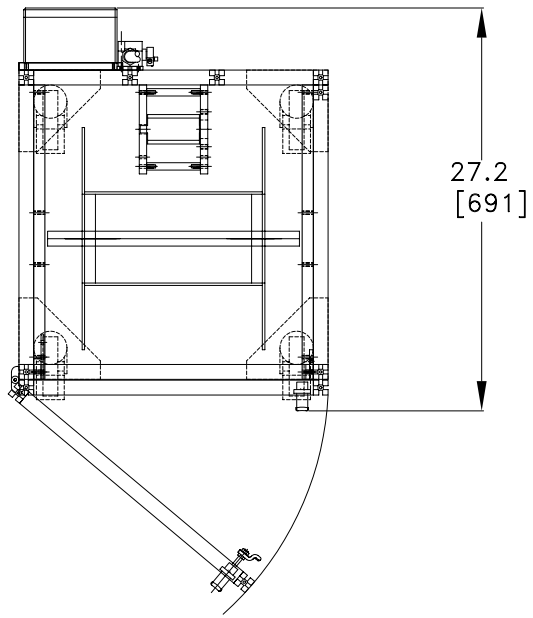

A.P.A. SPOOL UNWINDER
EXTRUDED ALUMINUM FRAME

TOP VIEW

SIDE VIEW

FRONT VIEW