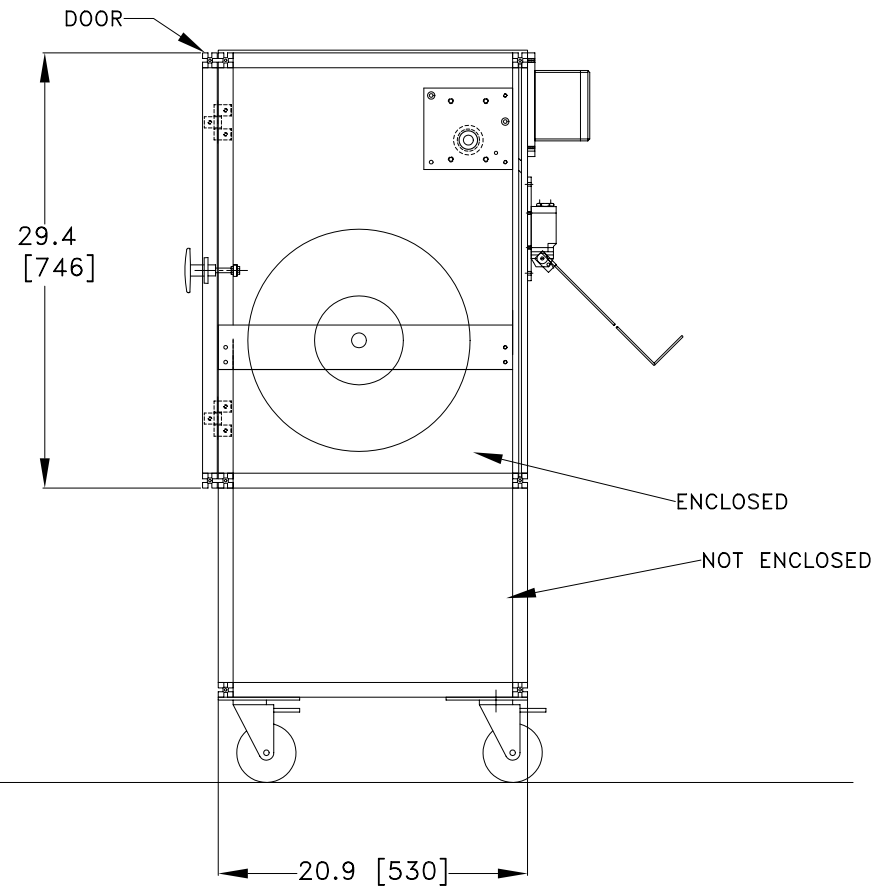

A.P.A. SPOOL UNWINDER
EXTRUDED ALUMINUM FRAME

TOP VIEW

SIDE VIEW

FRONT VIEW